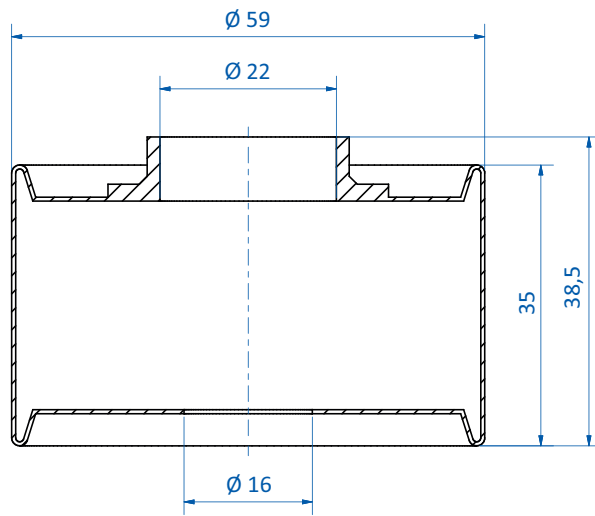

FB 5-Kartusche

Vacuum filters | Accessories

Filter cartridge for Filter FB and FC

Dimensions

FB 10-Kartusche