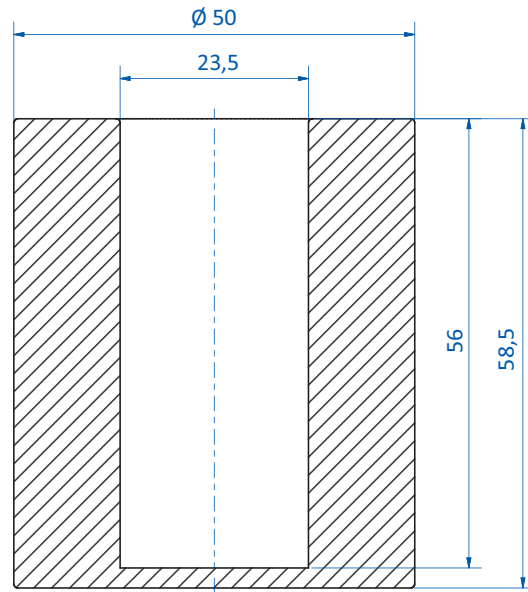

#### Technical data

Item no.	Suitable for filter	Filter material	Max. particle size [ $\mu\text{m}$ ]	Pressure range [bar (psi)]	Max. volume flow [ $\text{m}^3/\text{h}$ ]	Weight [g]
<b>FB 5-Kartusche</b>	FB 5	Stainless steel	60	-1 - 2 (-14.5 - 29)	5	13
<b>FB 10-Kartusche</b>	FB 10	Stainless steel	60	-1 - 2 (-14.5 - 29)	10	41
<b>FB 20-KARTUSCHE</b>	FB 20	Stainless steel	60	-1 - 2 (-14.5 - 29)	20	80
<b>FB 25/30-KARTUSCHE</b>	FB 25, FB 30	Stainless steel	60	-1 - 4 (-14.5 - 58)	70	141
<b>FB 40-Kartusche</b>	FB 40, FB 50, FB 60	Stainless steel	60	-1 - 4 (-14.5 - 58)	150	317
<b>FB 60-Kartusche</b>	FB 40, FB 50, FB 60	Stainless steel	60	-1 - 0 (-14.5 - 0)	300	317
<b>FC 10F-Kartusche</b>	FC 10F	Paper	5	-1 - 0 (-14.5 - 0)	25	59
<b>FC 20/25-Kartusche</b>	FC 20, FC 25	Paper	5	-1 - 0 (-14.5 - 0)	50	798
<b>FC 30F/35F-Kartusche</b>	FC 30, FC 35	Paper	5	-1 - 0 (-14.5 - 0)	110	159
<b>FC 40F-Kartusche</b>	FC 40F	Paper	5	-1 - 0 (-14.5 - 0)	150	351
<b>FC 50F-Kartusche</b>	FC 50F	Paper	5	-1 - 0 (-14.5 - 0)	200	570
<b>FC 60F-Kartusche</b>	FC 60F	Paper	5	-1 - 0 (-14.5 - 0)	320	865

#### Dimensions

FB 5-Kartusche

### Dimensions

FB 10-Kartusche

FB 20-KARTUSCHE

Dimensions

FB 25/30-KARTUSCHE

FB 40-Kartusche | FB 60-Kartusche

### Dimensions

FC 10F-Kartusche

FC 20/25-Kartusche