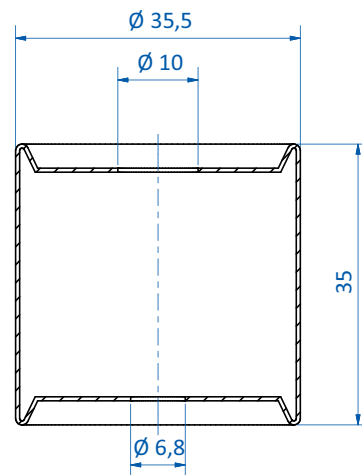

#### Technical data

Item no.	Suitable for filter	Filter material	Max. particle size [ $\mu\text{m}$ ]	Pressure range [bar (psi)]	Max. volume flow [ $\text{m}^3/\text{h}$ ]	Weight [g]
<b>FB 5-Kartusche</b>	FB 5	Stainless steel	60	-1 - 2 (-14.5 - 29)	5	13
<b>FB 10-Kartusche</b>	FB 10	Stainless steel	60	-1 - 2 (-14.5 - 29)	10	41
<b>FB 20-KARTUSCHE</b>	FB 20	Stainless steel	60	-1 - 2 (-14.5 - 29)	20	80
<b>FB 25/30-KARTUSCHE</b>	FB 25, FB 30	Stainless steel	60	-1 - 4 (-14.5 - 58)	70	141
<b>FB 40-Kartusche</b>	FB 40, FB 50, FB 60	Stainless steel	60	-1 - 4 (-14.5 - 58)	150	317
<b>FB 60-Kartusche</b>	FB 40, FB 50, FB 60	Stainless steel	60	-1 - 0 (-14.5 - 0)	300	317
<b>FC 10F-Kartusche</b>	FC 10F	Paper	5	-1 - 0 (-14.5 - 0)	25	59
<b>FC 20/25-Kartusche</b>	FC 20, FC 25	Paper	5	-1 - 0 (-14.5 - 0)	50	798
<b>FC 30F/35F-Kartusche</b>	FC 30, FC 35	Paper	5	-1 - 0 (-14.5 - 0)	110	159
<b>FC 40F-Kartusche</b>	FC 40F	Paper	5	-1 - 0 (-14.5 - 0)	150	351
<b>FC 50F-Kartusche</b>	FC 50F	Paper	5	-1 - 0 (-14.5 - 0)	200	570
<b>FC 60F-Kartusche</b>	FC 60F	Paper	5	-1 - 0 (-14.5 - 0)	320	865

#### Dimensions

FB 5-Kartusche

### Dimensions

FB 10-Kartusche

FB 20-KARTUSCHE

Dimensions

FB 25/30-KARTUSCHE

FB 40-Kartusche | FB 60-Kartusche